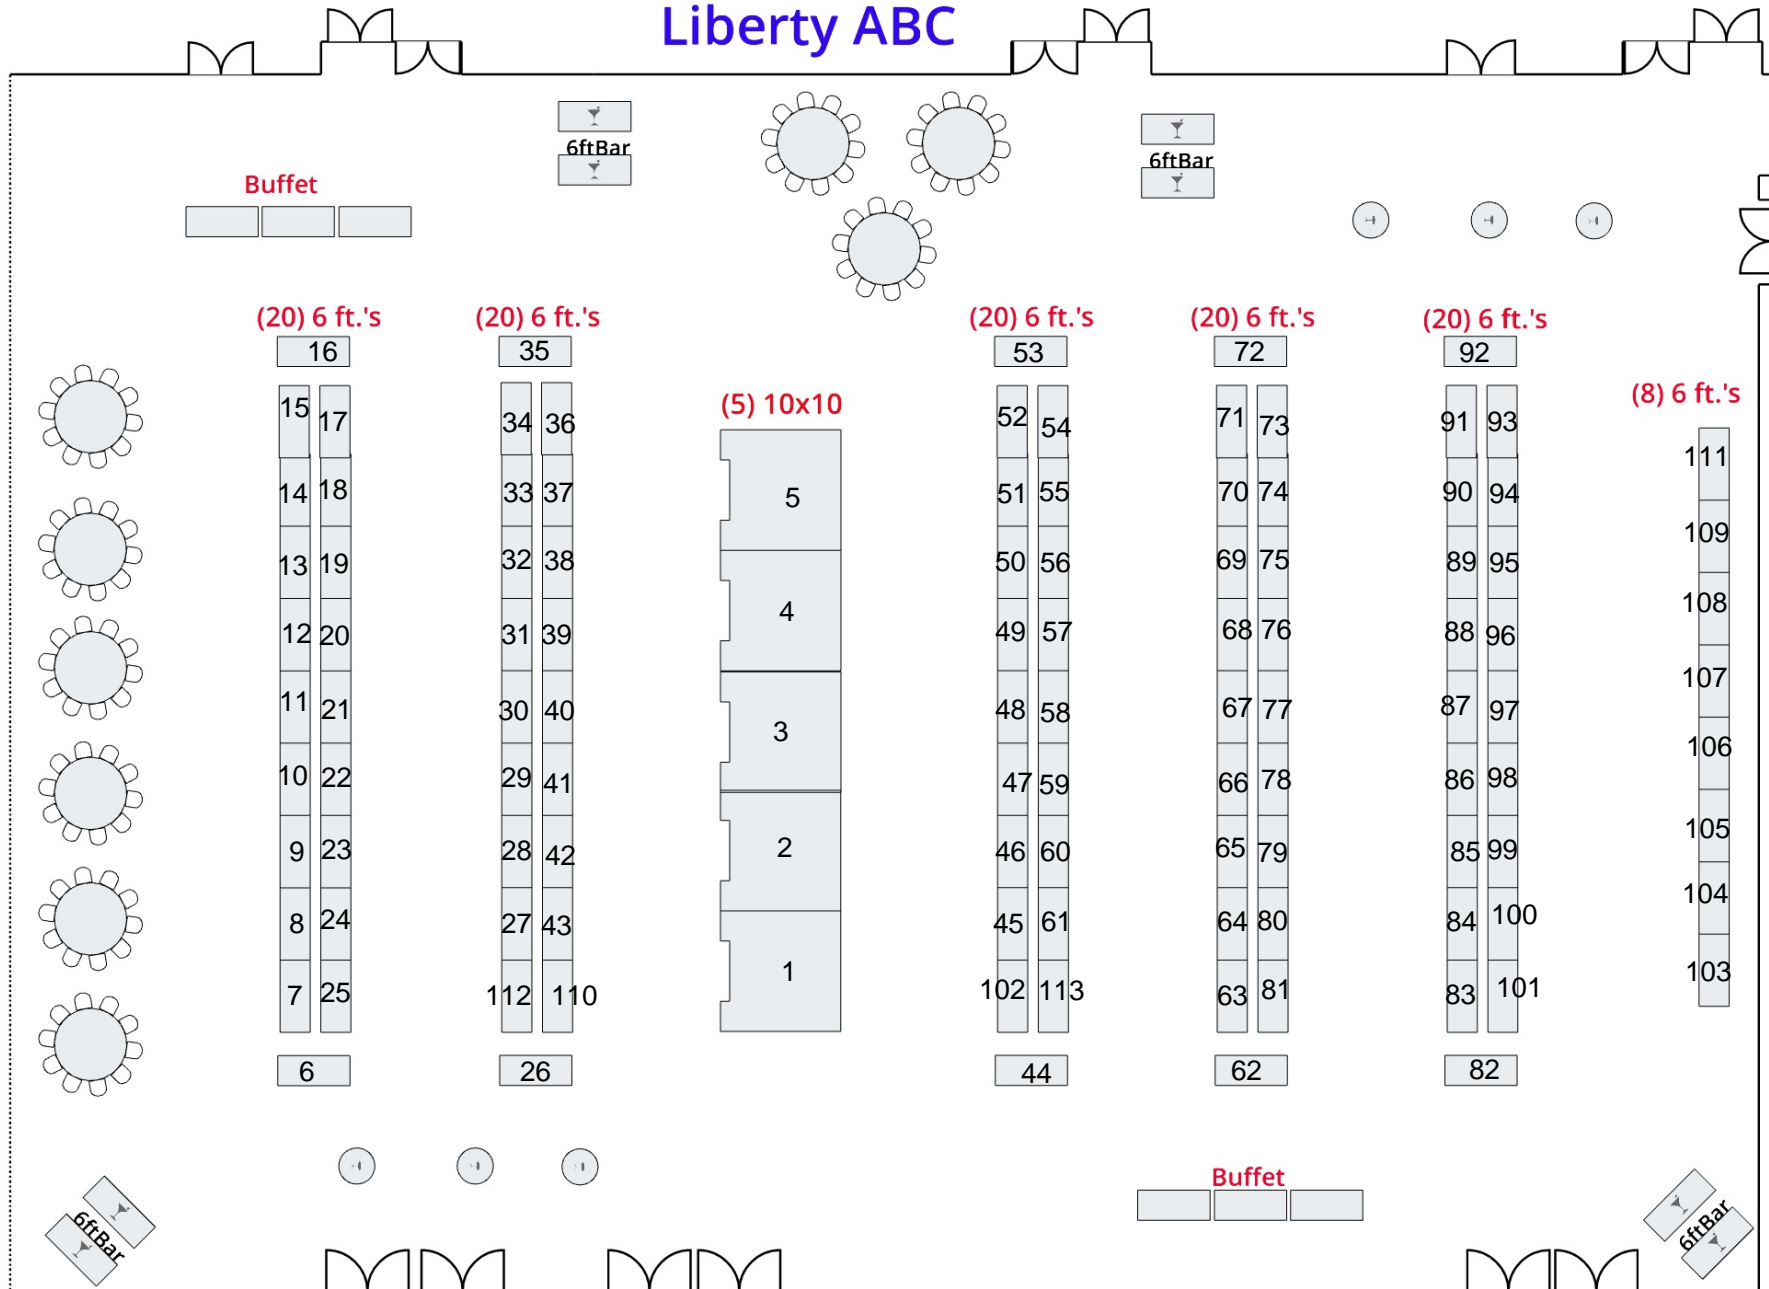

NEAA Exhibits Liberty ABC

10 Feet

ENTRANCE